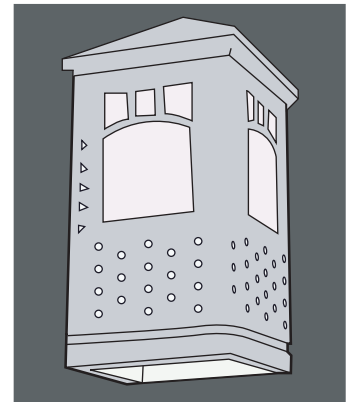

CEILING FIXTURES

		7x8 in.	8x10 in.	9.5x12 in.	11x15 in.
#110C #111C simple cylinders	<i>unglazed</i>	\$90.00	\$115.00	\$150.00	\$175.00
	<i>glazed</i>	\$105.00	\$130.00	\$170.00	\$195.00
#210C - #214C pierced & cutout	<i>unglazed</i>	\$115.00	\$135.00	\$175.00	\$215.00
	<i>glazed</i>	\$130.00	\$150.00	\$195.00	\$235.00
#310C embossed	<i>unglazed</i>	\$115.00	\$135.00	\$185.00	\$225.00
	<i>glazed</i>	\$130.00	\$150.00	\$205.00	\$245.00
#311C embossed with cutout	<i>unglazed</i>	\$125.00	\$145.00	\$220.00	\$250.00
	<i>glazed</i>	\$140.00	\$160.00	\$235.00	\$270.00

Full cylinders with choice of chain or flush-mounting hardware.

CRAFTSMAN SCONCES

		size A 5x5x12 in.	size B 6.5x6.5x12 in.	
#100L wall-mounted lantern	<i>open top</i>	<i>glazed</i>	\$130.00	\$160.00
		<i>natural clay</i>	\$110.00	\$135.00
	<i>with clay cap</i>	<i>glazed</i>	\$155.00	\$195.00
		<i>natural clay</i>	\$135.00	\$165.00
#200L ceiling-mounted hanging lantern	<i>glazed</i>	\$240.00	\$260.00	
	<i>natural clay</i>	\$220.00	\$235.00	

Rectangular fixtures which mount directly to the wall or hang pendulum-style from a chain.